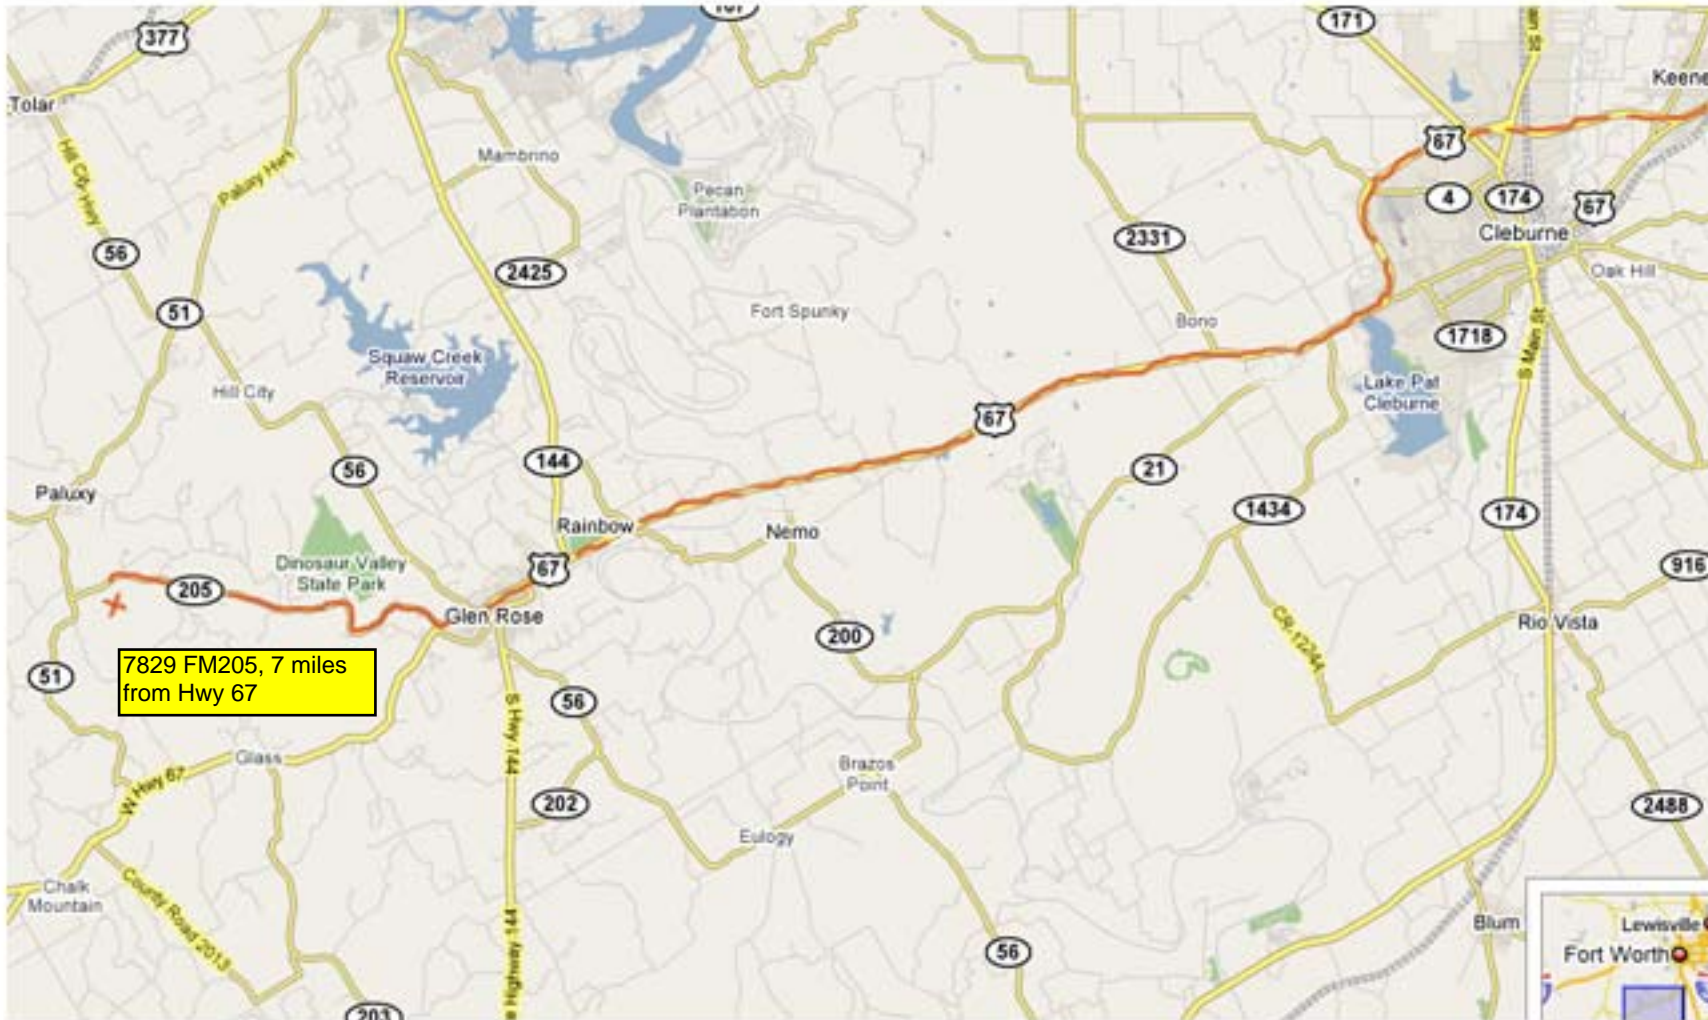

TO GRANBURY

**TO
DALLAS**

From Dallas take IH35E south from downtown. Exit Hwy 67 to Cleburne. Or take LBJ south to IH20 westbound. Exit Hwy 67 to Cleburne.